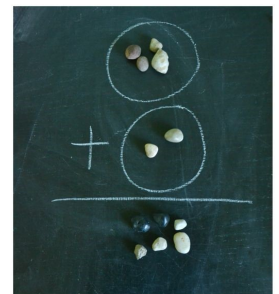

Rydyn ni wedi bod yn gwneud symiau adio ymarferol yr wythnos hon. Fel gwaith cartref hoffwn i chi wneud adio syml gan ddefnyddio eitemau o amgylch y tŷ neu o'r ardd ee pasta, pegiau, dail, cerrig, tuniau, paent ayyb. Mae croeso i chi gofnodi eich symiau yn eich llyfrau gwaith cartref, neu drwy dynnu lluniau a'i bostio ar ein cyfrif Trydar.

We have been doing some practical mathematical activities this week, focusing on addition. For this week's homework, could you please complete simple addition sums at home using household items, food or natural items from the garden e.g. pasta, pegs, leaves, stones, tins, paint etc. You're welcome to record your work in your homework books or by posting pictures on our Twitter account.

Diolch yn fawr.

Rock Sums
Playful Math with Rocks